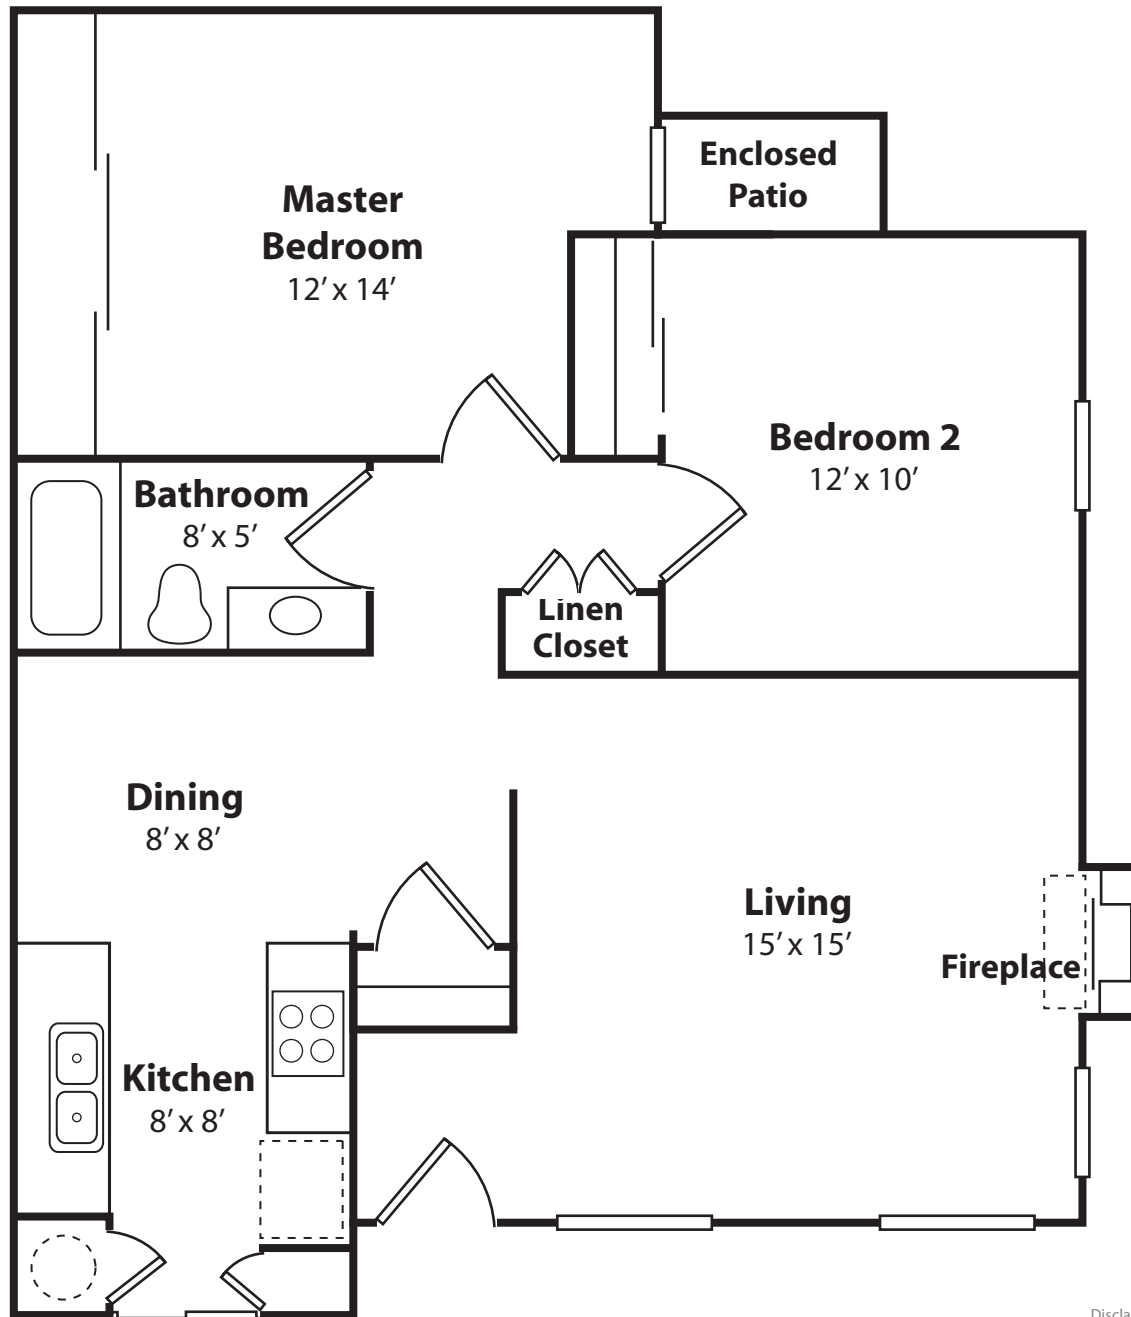

NorthLake Gardens
Beautiful single-story homes

TWO BEDROOM
904 SQUARE FEET

Disclaimer: For illustration purposes only, actual dimensions and placements may vary.