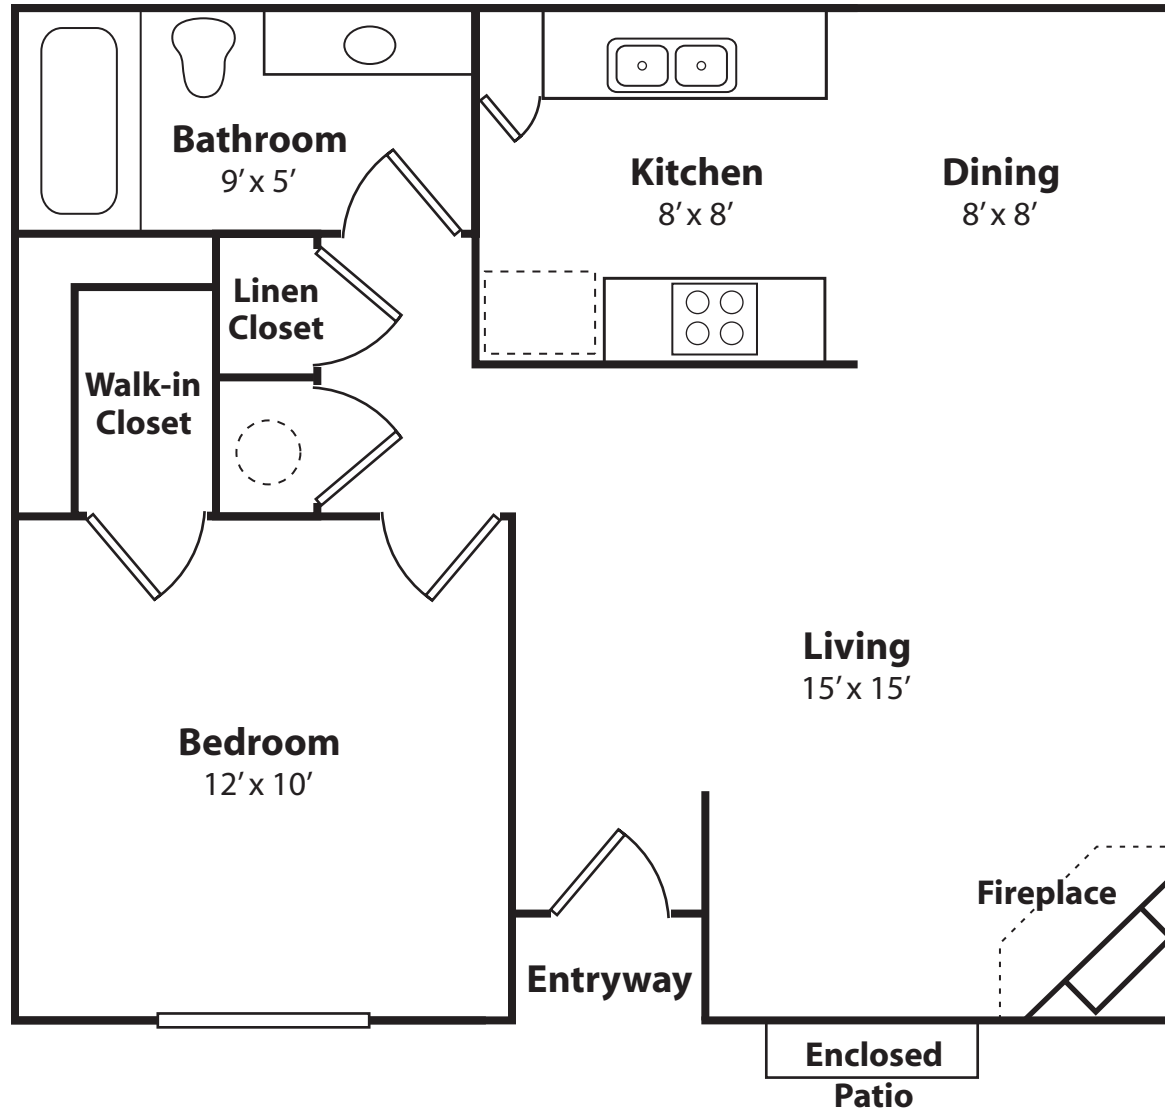

**NorthLake Gardens**  
Beautiful single-story homes

ONE BEDROOM  
665 SQUARE FEET

Disclaimer: For illustration purposes only, actual dimensions and placements may vary.