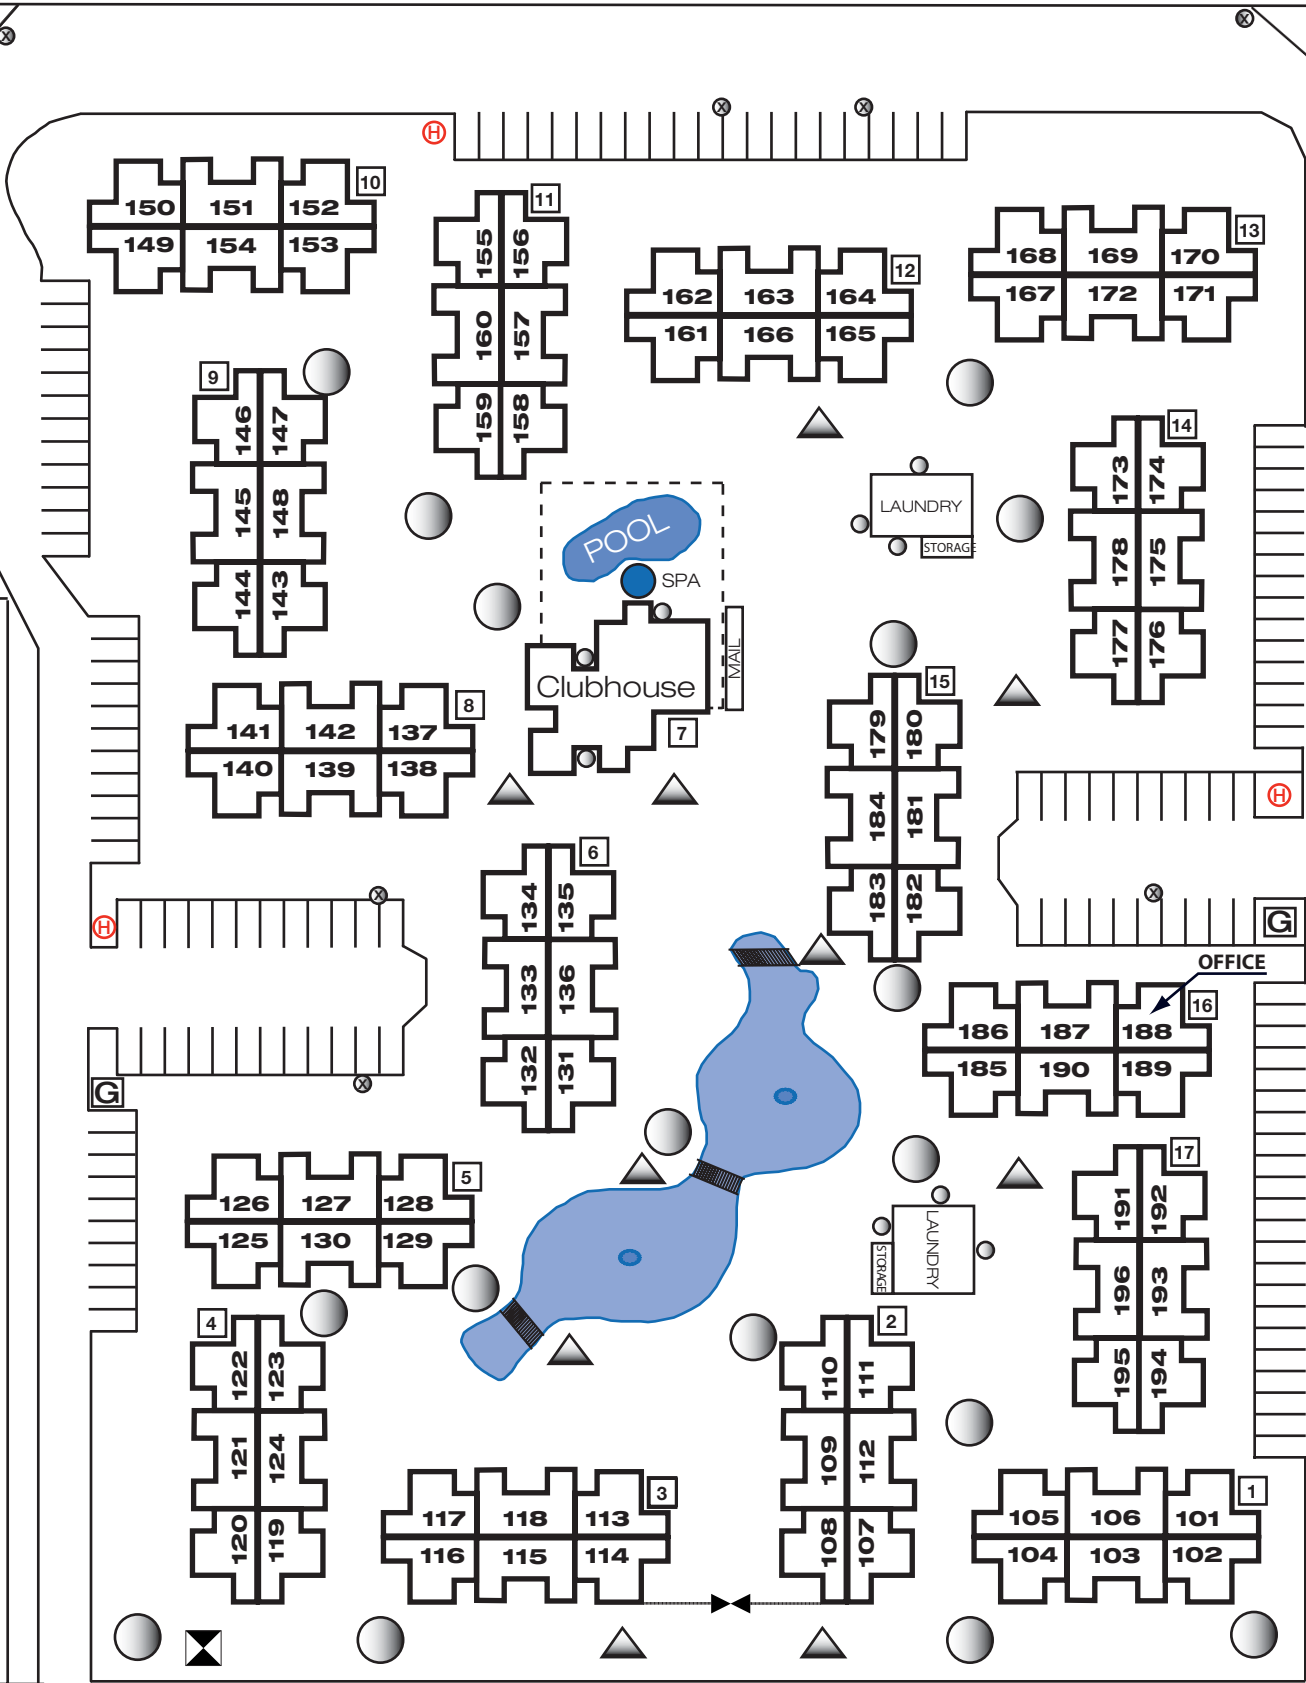

COFFEE ROAD

FLOYD AVENUE

LEGEND

-  Pole Lights
-  Ground Lights
-  Overhead Lights
-  Building Numbers
-  Building Lights
-  Water Shut-offs
-  Gates
-  Fire Hydrants
-  Dumpsters

Vera Cruz